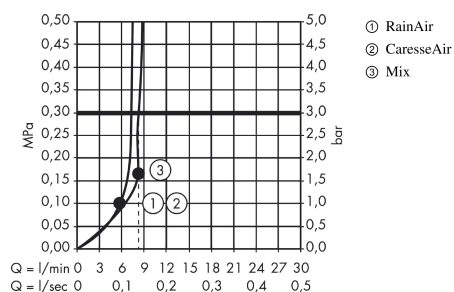

PuraVida
Hand shower 3jet EcoSmart 9 l/min
 Surfaces: **Chrome** Article Number: **28567000**

Description

product features

- hand shower with 2-shell construction
- shower head size: 150 mm
- convenient diversion via Select button
- spray type: RainAir, CaresseAir, Mix
- flow rate at 3 bar: 9 l/min
- with internal water conduction
- rinseable dirt filter
- connection thread G 1/2
- connection dimension: DN15
- installation instructions: the hand shower shouldn't be combined with sliders which have two adjustable positions

Technology

Design awards

Product image

Scale drawing

Flowchart

The consumption was measured in combination with the appropriate fittings (thermostat/mixer/in-wall valve) to reflect actual application in practice.