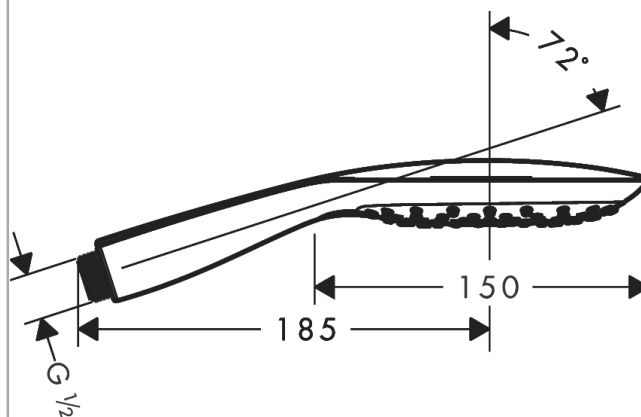

PuraVida
Hand shower 3jet EcoSmart 9 l/min
 Surfaces: **Chrome** Article Number: **28567000**

Description

product features

- hand shower with 2-shell construction
- shower head size: 150 mm
- convenient diversion via Select button
- spray type: RainAir, CaresseAir, Mix
- flow rate at 3 bar: 9 l/min
- with internal water conduction
- rinseable dirt filter
- connection thread G 1/2
- connection dimension: DN15
- installation instructions: the hand shower shouldn't be combined with sliders which have two adjustable positions

Technology

Design awards

Product image

Scale drawing

Flowchart

The consumption was measured in combination with the appropriate fittings (thermostat/mixer/in-wall valve) to reflect actual application in practice.